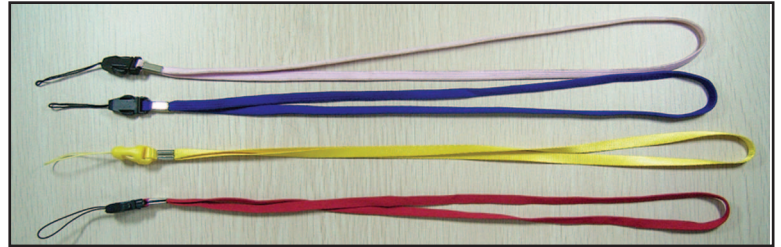

USB DRIVE ACCESSORIES

KEYCHAINS

Ballchain Keychain

Silver only

Standard Keychain

Silver only

EXTENSION CABLE

32" USB Extension Cable

black only

NECK STRAPS

Neckstraps

Black, Lt. Purple, Blue, Yellow and Red

LANYARDS (plain or printed)

Lanyards

Almost every color available

PACKAGING

White

Small
3-1/6" x 2-1/8" x 1"

Large
3-1/2" x 3-1/2" x 1"

Gold

Small
3-1/6" x 2-1/8" x 1"

Large
3-1/2" x 3-1/2" x 1"

Metal

Square
3-1/2" x 3-1/2" x 1"

Rectangle
2-1/2" x 1-1/2" x 1-1/2"

ENGRAVING

Engraving

Have the logo laser engraved on the drive instead of printed.

Metal drives only