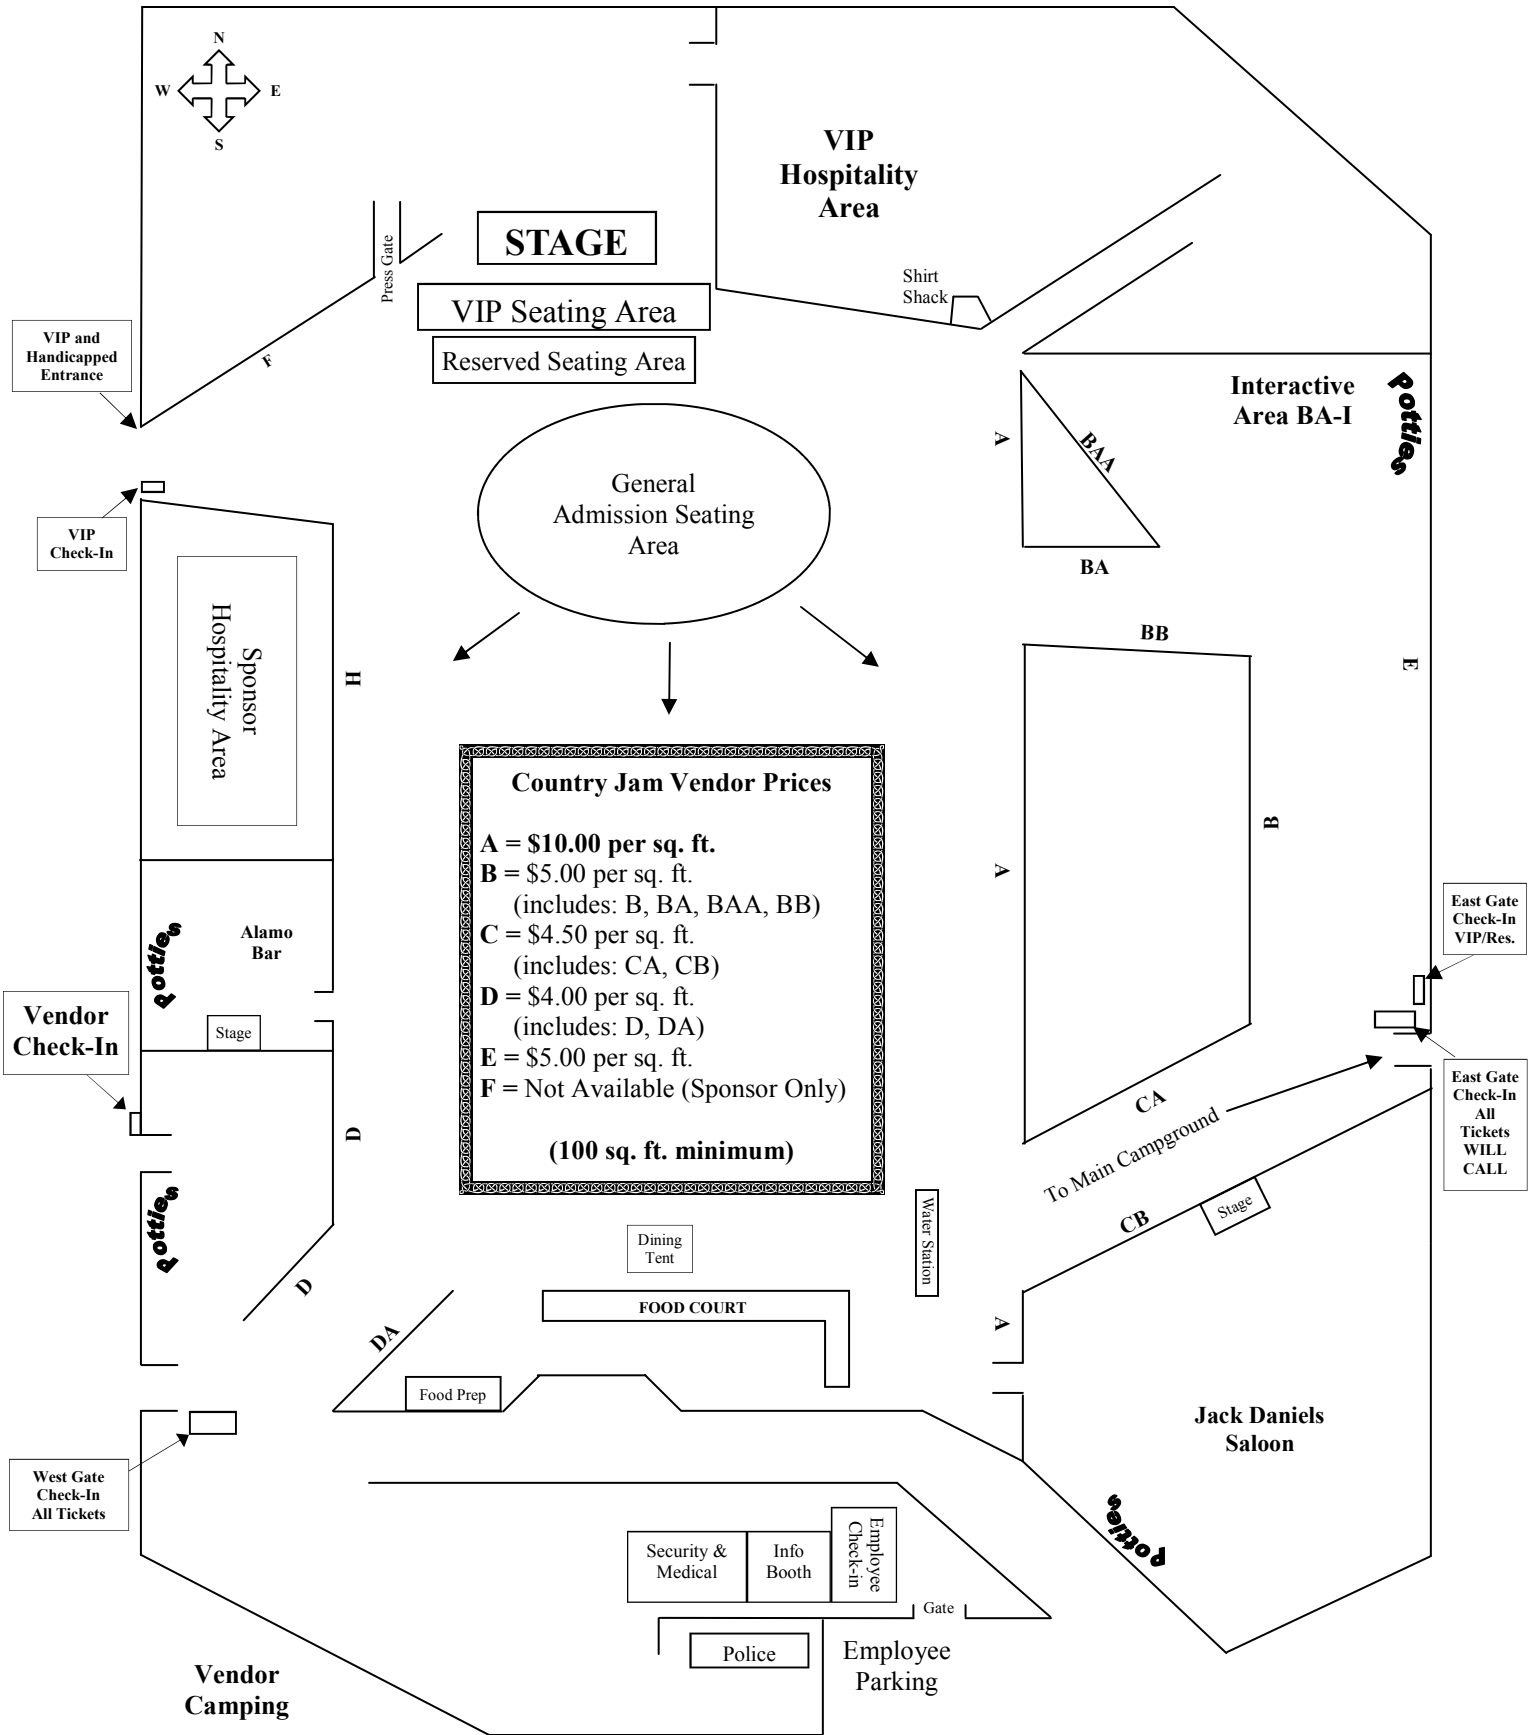

# Country Jam

**Country Jam Vendor Prices**

**A = \$10.00 per sq. ft.**  
**B = \$5.00 per sq. ft.**  
 (includes: B, BA, BAA, BB)  
**C = \$4.50 per sq. ft.**  
 (includes: CA, CB)  
**D = \$4.00 per sq. ft.**  
 (includes: D, DA)  
**E = \$5.00 per sq. ft.**  
**F = Not Available (Sponsor Only)**

**(100 sq. ft. minimum)**

I-70

Grand Junction  
22 Miles