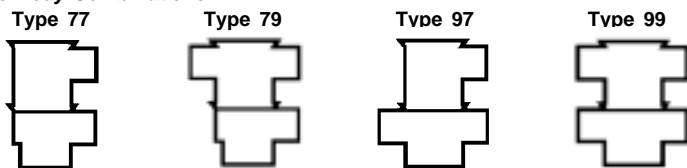

Parts marked with ● are included in the alternative stem seal service kits.

Valve Body Combinations:

Recommended Spare Parts: Service kit

Alfa Laval
8201 104th Street
Pleasant Prairie, WI 53158-0909
Telephone: 800-558-2060
Fax: 262-947-4724
www.us.flow.alfalaval.com

Alfa Laval