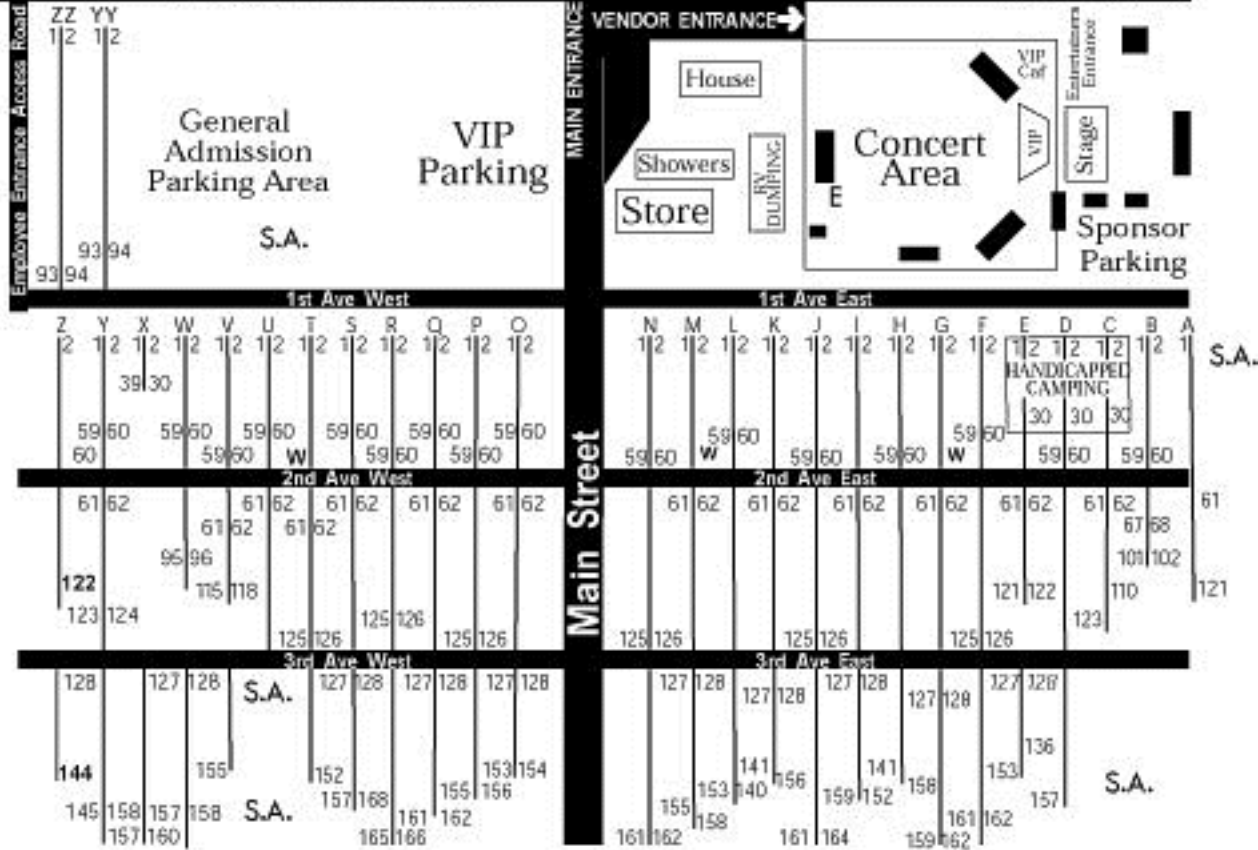

Overflow Camping S.A.

COUNTY HIGHWAY S

- CAMPSITES NOT AVAILABLE**
- A 107, 109
 - B 61 - 66
 - H 146, 148
 - L 137, 139
 - M 132
 - N 26
 - Y 32, 34, 36
- W = water stations
S.A. = storm area
E = emergency