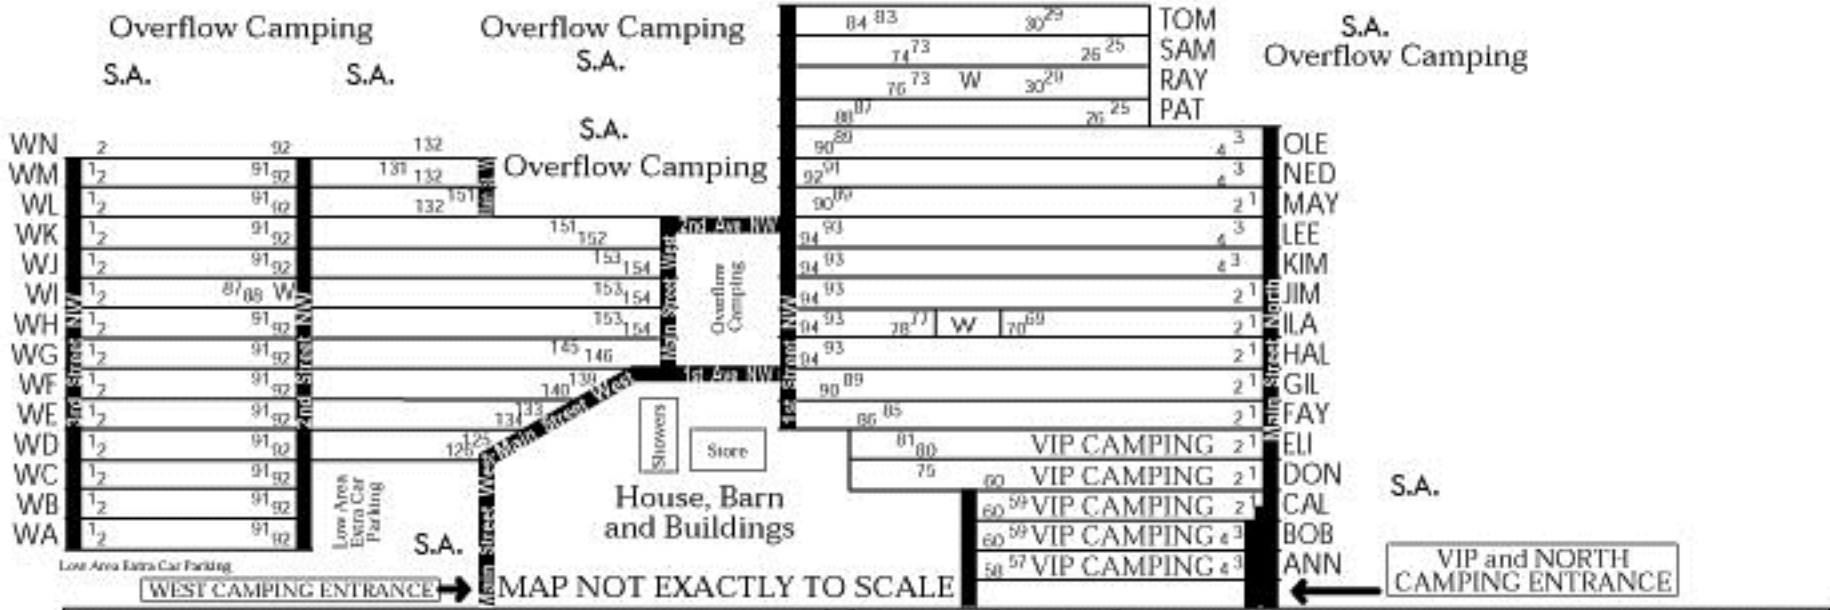

Overflow Camping S.A.

COUNTY HIGHWAY S

- CAMPSITES NOT AVAILABLE**
- A 107, 109
 - B 61 - 66
 - H 146, 148
 - L 137, 139
 - M 132
 - N 26
 - Y 32, 34, 36
- W = water stations
S.A. = storm area
E = emergency